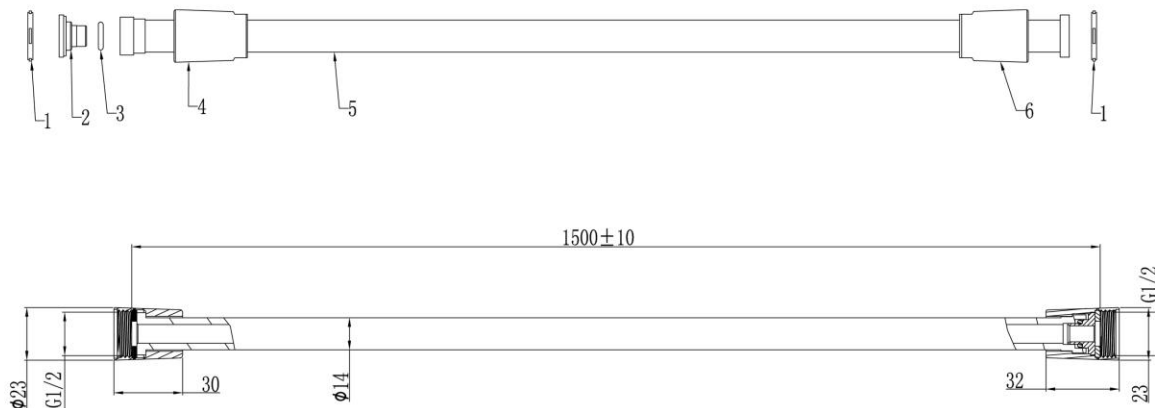

Brand : NIKLES, Thailand
 Name : Plastic shower hose 1500mm
 Item Code : S05.361.303.150.15
 Designer :
 Color / Finish : Gun Metal
 Dimensions : Overall (LxWxH in cm)
 150cm x ½" outlet for shower

Product info:

- Plastic shower hose 1500mm

Add-ons :

- BS2148QDN Avanti 110 DUO handshower
- DSV0148N Fixed Wall Bracket

Flushing of pipe must be done before fittings are installed. Failure to do so voids the warranty.